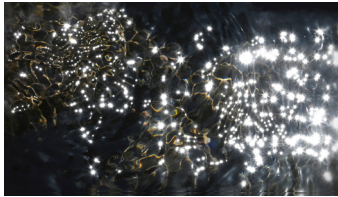

Kouji Sasaki

samurai-foto.jp/member/sasakikouji

Invisible Memory 12

Archival Pigment Print
23.4 x 33.1"

$2000 unframed