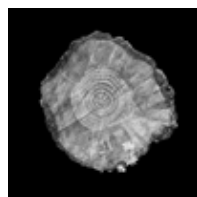

**Across**

**Contained**

Archival Pigment Print  
with Wax Encaustic on Kozo  
22"x 30"  
\$1500

**Ellen Konar** [goldband.com](http://goldband.com) [photo@goldband.com](mailto:photo@goldband.com)

**Beatrice**