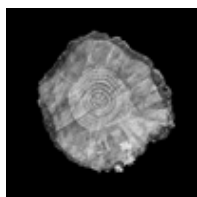

UNCANNY BEAUTY

Harvey Milk Photo Center

September 14 to October 21, 2023

Prints from the exhibition will be available for purchase after October 21.
Sizes include the frame unless stated otherwise.
Contact the artist for delivery information.

Tamara Danoyan tamaradanoyan.com gonetangoing@yahoo.com

Richard Dweck rdweck.com richard@rdweck.com

Archival Pigment Print
22"x 28"
NFS

Dan Fenstermacher danfenstermacher.net dfenstermacher5@gmail.com

Archival
Pigment Print
21"x 30"
$1000

Steve Goldband goldband.com photo@goldband.com

Archival Pigment Print
with Wax Encaustic on Kozo
22"x 30"
$1500

Ellen Konar goldband.com photo@goldband.com

Beatrice

Archival Pigment Print
with Wax Encaustic on Kozo
20"x 20"
$1200